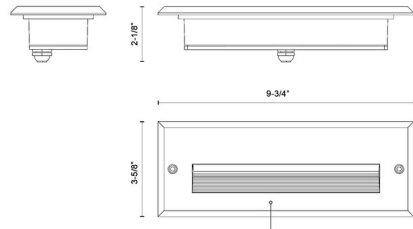

CLICK TO VIEW PRODUCT

Notes: