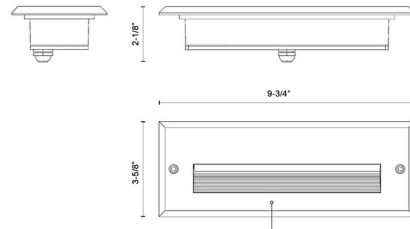

Description

The Newport ER72410 Step Light bring a classic look to your exterior space. The housing is designed to light an exterior or interior staircase or any other area that calls for a lighting from a concealed aperture. Requires either back-box with fixture ER72410-MBOX (Dry Location) or ER72410-CBOX(Wet Location). Back-box sold separately below.

Shown in grey / frosted

Specifications

COLOR Frosted
BODY FINISH Grey
WATTAGE 9W
DIMMER Low Voltage Electronic
DIMENSIONS 9.75"W x 3.625"H x 2.125"D
INTEGRATED LED MODULE 1 x LED/9W/120V LED

Technical Information