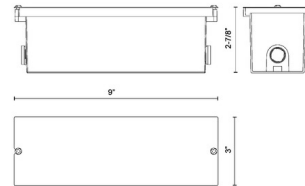

### Description

The Newport ER72410 C Box is constructed of die cast aluminum. For use with Newport ER72410 Recessed Step Light, sold separately. C-BOX: Suitable for wet locations. M-BOX: Suitable for dry locations only.

### Specifications

COLOR	N/A
BODY FINISH	Aluminum
WATTAGE	N/A
DIMMER	N/A
DIMENSIONS	9"W x 3"H x 2.87"D
BULB	N/A

CLICK TO VIEW PRODUCT

Notes: