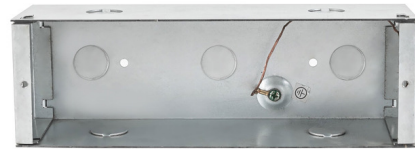

Lightology

lightology.com
866-954-4489
04-24-26

Project: _____

Company: _____

Location: _____ Fixture Type: _____

SPEC #: **KZC1312106**

Approved On: _____ Approved By: _____

Newport ER72410 M Box By Kuzco Lighting

Description

The Newport ER72410 M Box is constructed of die cast aluminum. For use with Newport ER72410 Recessed Step Light, sold separately. C-BOX: Suitable for wet locations. M-BOX: Suitable for dry locations only.

Shown in aluminum

Specifications

| | |
|-------------|-----------------------|
| COLOR | N/A |
| BODY FINISH | Aluminum |
| WATTAGE | N/A |
| DIMMER | N/A |
| DIMENSIONS | 9.25"W x 3"H x 2.87"D |
| BULB | N/A |