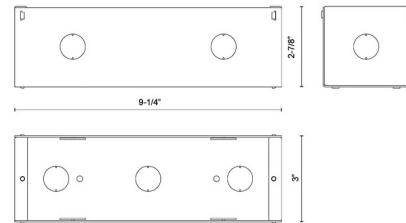

Description

The Newport ER72410 M Box is constructed of die cast aluminum. For use with Newport ER72410 Recessed Step Light, sold separately. C-BOX: Suitable for wet locations. M-BOX: Suitable for dry locations only.

Shown in aluminum

Specifications

| | |
|-------------|-----------------------|
| COLOR | N/A |
| BODY FINISH | Aluminum |
| WATTAGE | N/A |
| DIMMER | N/A |
| DIMENSIONS | 9.25"W x 3"H x 2.87"D |
| BULB | N/A |