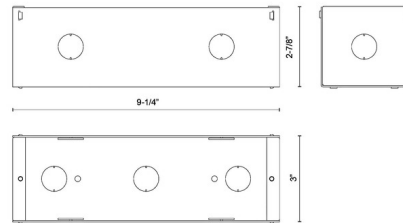

### Description

The Newport ER72410 M Box is constructed of die cast aluminum. For use with Newport ER72410 Recessed Step Light, sold separately. C-BOX: Suitable for wet locations. M-BOX: Suitable for dry locations only.

### Specifications

COLOR	N/A
BODY FINISH	Aluminum
WATTAGE	N/A
DIMMER	N/A
DIMENSIONS	9.25"W x 3"H x 2.87"D
BULB	N/A

CLICK TO VIEW PRODUCT

Notes: