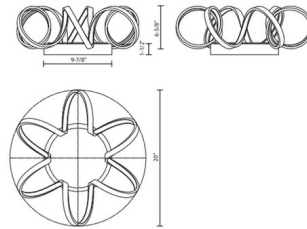

Description

The Synergy Flush Mount Ceiling Light brings a decorative beauty to your interior space. The extruded and rolled rectangular aluminum helix, with a flexible silicon rubber diffuser, casts warm shadows of light across your room.

Shown in antique brass / white

Specifications

COLOR White
BODY FINISH Antique Brass
WATTAGE 38W
DIMMER Low Voltage Electronic
DIMENSIONS 20"W x 6.62"H x 9.87"D
INTEGRATED LED MODULE 1 x LED/38W/120-277V LED

Technical Information

LAMP LIFE 50000 hours
COLOR RENDERING 90 CRI
LAMP COLOR 5000K
LUMENS/WATT 42.76
LUMINOUS FLUX 1625 lumens

CLICK TO VIEW PRODUCT

Notes: