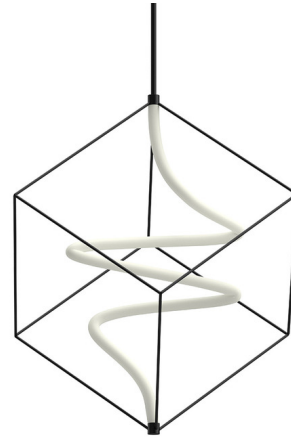

## Script Pendant By Kuzco Lighting

### Description

The Script Pendant brings a work of art to your interior space. The fluid acrylic, lit center form is surrounded by an open cube, casting warm shadows across your room. Suitable for Sloped Ceilings up to 45 degrees.

Shown in black / frosted

### Specifications

COLOR . . . . . Frosted  
BODY FINISH . . . . . Black  
WATTAGE . . . . . 27W  
DIMMER . . . . . Low Voltage Electronic  
DIMENSIONS . . . . . 29.75"W x 31.75"H x 25.62"D  
INTEGRATED LED MODULE . . . . . 1 x LED/27W/120-277V LED