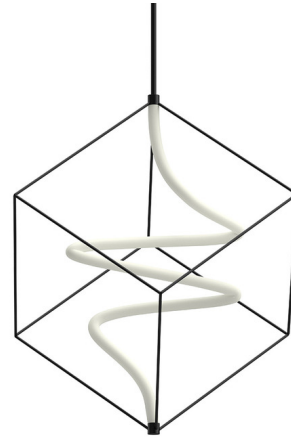

Lightology

lightology.com
866-954-4489
07-08-26

Project: _____

Company: _____

Location: _____ Fixture Type: _____

SPEC #: **KZC1312109**

Approved On: _____ Approved By: _____

Script Pendant By Kuzco Lighting

Description

The Script Pendant brings a work of art to your interior space. The fluid acrylic, lit center form is surrounded by an open cube, casting warm shadows across your room. Suitable for Sloped Ceilings up to 45 degrees.

Shown in black / frosted

Specifications

COLOR Frosted
BODY FINISH Black
WATTAGE 27W
DIMMER Low Voltage Electronic
DIMENSIONS 29.75"W x 31.75"H x 25.62"D
INTEGRATED LED MODULE 1 x LED/27W/120-277V LED

Technical Information

LAMP LIFE 50000 hours
COLOR RENDERING 90 CRI
LAMP COLOR 3000K
LUMENS/WATT 73.33
LUMINOUS FLUX 1980 lumens

CLICK TO VIEW PRODUCT

Notes: