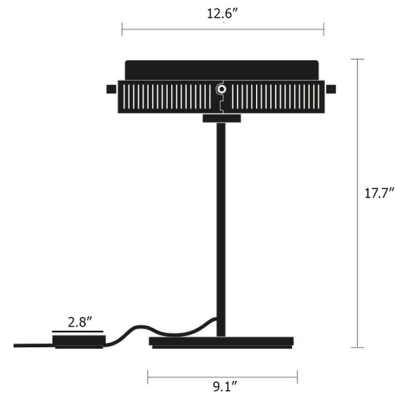

Specifications

COLOR	Anodised Brass
BODY FINISH	Stainless Steel
WATTAGE	8.5W
DIMMER	Included
DIMENSIONS	12.59"W x 17.71"H
INTEGRATED LED MODULE	1 x LED/8.5W/120V LED
COUNTRY OF ORIGIN	United States

Technical Information

LAMP LIFE	55000 hours
COLOR RENDERING	97 CRI
LAMP COLOR	3000K
LUMENS/WATT	57.41
LUMINOUS FLUX	488 lumens

Shown in stainless steel / anodised brass

CLICK TO VIEW PRODUCT

Notes: