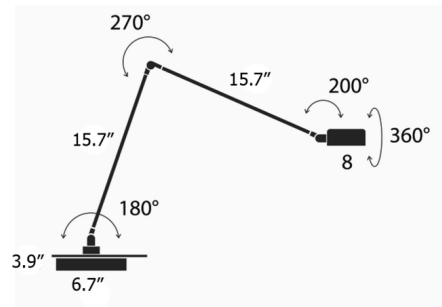

### Specifications

COLOR	N/A
BODY FINISH	Matte White
WATTAGE	10.5W
DIMMER	N/A
DIMENSIONS	15.74"W x 15.74"H
INTEGRATED LED MODULE	1 x LED/10.5W/120V LED
COUNTRY OF ORIGIN	United States