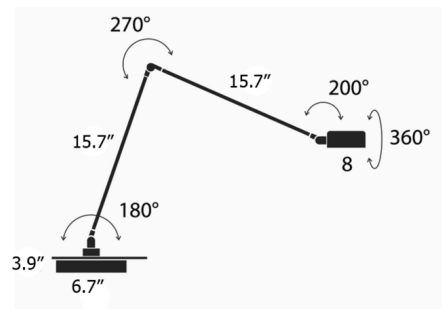

CLICK TO VIEW PRODUCT

Notes: