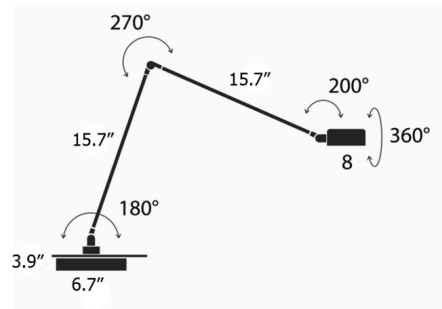

### Specifications

COLOR	N/A
BODY FINISH	Brushed Nickel
WATTAGE	10.5W
DIMMER	N/A
DIMENSIONS	15.74"W x 15.74"H
INTEGRATED LED MODULE	1 x LED/10.5W/120V LED
COUNTRY OF ORIGIN	United States

### Technical Information

LAMP LIFE	55000 hours
COLOR RENDERING	97 CRI
LAMP COLOR	3000K
LUMENS/WATT	61.24
LUMINOUS FLUX	643 lumens

Shown in brushed nickel

CLICK TO VIEW PRODUCT

Notes: