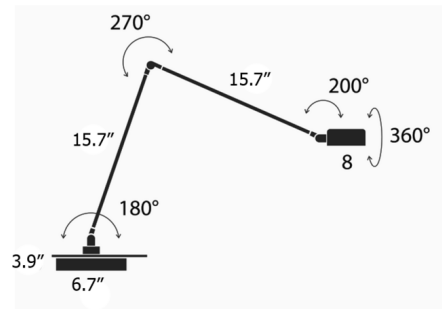

Shown in brushed nickel

Specifications

COLOR	N/A
BODY FINISH	Classic Black
WATTAGE	10.5W
DIMMER	N/A
DIMENSIONS	15.74"W x 15.74"H
INTEGRATED LED MODULE	1 x LED/10.5W/120V LED
COUNTRY OF ORIGIN	United States