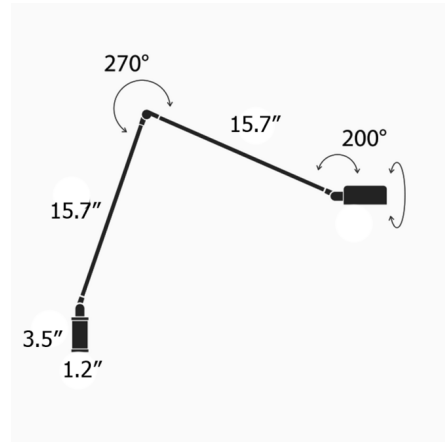

Shown in matte red