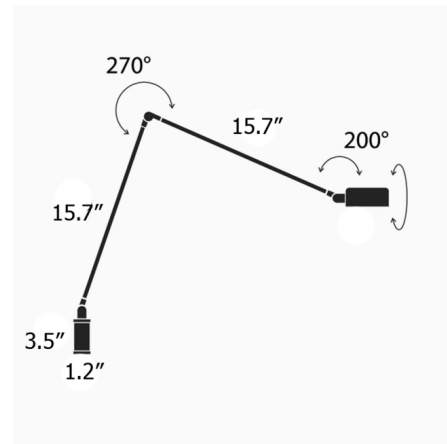

Shown in matte red