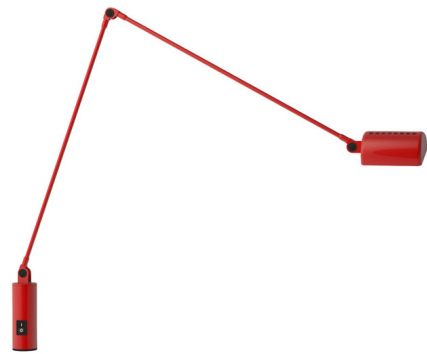

Lightology

lightology.com
866-954-4489
06-08-26

Project: _____

Company: _____

Location: _____ Fixture Type: _____

SPEC #: **LUM1312159**

Approved On: _____ Approved By: _____

Daphine Cilindro Desk Lamp

By Lumina Italia

Description

The Daphine Cilindro Desk Lamp is based on Lumina Italia's classic Daphine Desk Lamp, a timeless synthesis of function and form with a pivoting diffuser mounted on an articulated arm. Daphine Cilindro replaces the technical look of the original model's base with a sleek, cylindrical through-table base. This update gives the lamp a clean, contemporary aesthetic that also conserves space on the desktop, perfect for an office environment. On/off switch located on base.

Specifications

COLOR	N/A
BODY FINISH	Matte Red
WATTAGE	10.5W
DIMMER	N/A
DIMENSIONS	15.74"W x 15.74"H
INTEGRATED LED MODULE	1 x LED/10.5W/120V LED
COUNTRY OF ORIGIN	United States

Technical Information

LAMP LIFE	55000 hours
COLOR RENDERING	97 CRI
LAMP COLOR	3000K
LUMENS/WATT	61.24
LUMINOUS FLUX	643 lumens

Shown in matte red

CLICK TO VIEW PRODUCT

Notes: