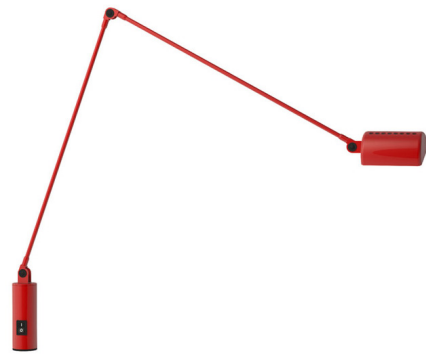

Lightology

lightology.com
866-954-4489
04-22-26

Project: _____

Company: _____

Location: _____ Fixture Type: _____

SPEC #: **LUM1312159**

Approved On: _____ Approved By: _____

Daphine Cilindro Desk Lamp

By Lumina Italia

Description

The Daphine Cilindro Desk Lamp is based on Lumina Italia's classic Daphine Desk Lamp, a timeless synthesis of function and form with a pivoting diffuser mounted on an articulated arm. Daphine Cilindro replaces the technical look of the original model's base with a sleek, cylindrical through-table base. This update gives the lamp a clean, contemporary aesthetic that also conserves space on the desktop, perfect for an office environment. On/off switch located on base.

Specifications

COLOR	N/A
BODY FINISH	Matte Red
WATTAGE	10.5W
DIMMER	N/A
DIMENSIONS	15.74"W x 15.74"H
INTEGRATED LED MODULE	1 x LED/10.5W/120V LED
COUNTRY OF ORIGIN	United States

Technical Information

LAMP LIFE	55000 hours
COLOR RENDERING	97 CRI
LAMP COLOR	3000K
LUMENS/WATT	61.24
LUMINOUS FLUX	643 lumens

Shown in matte red

CLICK TO VIEW PRODUCT

Notes: