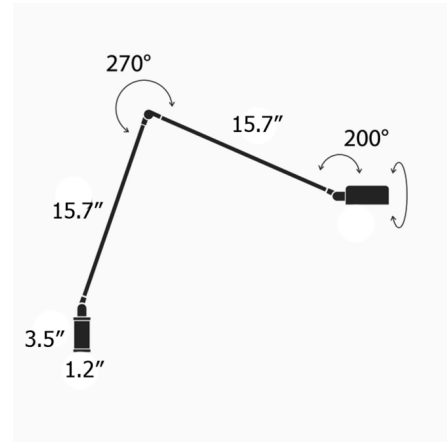

Specifications

COLOR	N/A
BODY FINISH	Brushed Nickel
WATTAGE	10.5W
DIMMER	N/A
DIMENSIONS	15.74"W x 15.74"H
INTEGRATED LED MODULE	1 x LED/10.5W/120V LED
COUNTRY OF ORIGIN	United States

Technical Information

LAMP LIFE	55000 hours
COLOR RENDERING	97 CRI
LAMP COLOR	3000K
LUMENS/WATT	61.24
LUMINOUS FLUX	643 lumens

Shown in brushed nickel

CLICK TO VIEW PRODUCT

Notes: