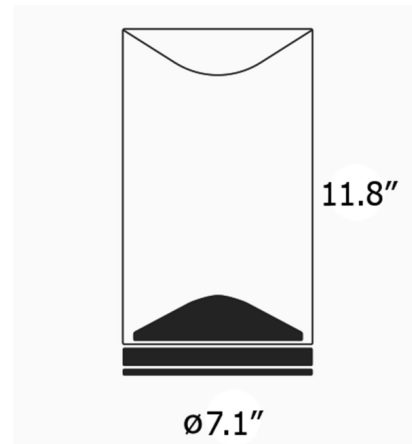

Description

The Eva Table Lamp was created with the idea of producing a cone of light for an alluring look reminiscent of a candle. The light is projected through a small primary lens and larger secondary lens onto the opaline cone diffuser to produce pleasant indirect lighting. The built-in dimmer can be controlled by rotating the ring at the base of the lamp to set the perfect ambiance for any occasion.

Shown in brass / clear

Specifications

COLOR	Clear
BODY FINISH	Brass
WATTAGE	18.5W
DIMMER	Included
DIMENSIONS	7.08"W x 11.81"H
INTEGRATED LED MODULE	1 x LED/18.5W/120V LED
COUNTRY OF ORIGIN	United States

Technical Information

LAMP LIFE	55000 hours
COLOR RENDERING	97 CRI
LAMP COLOR	2700K
LUMENS/WATT	16.49
LUMINOUS FLUX	305 lumens

CLICK TO VIEW PRODUCT

Notes: