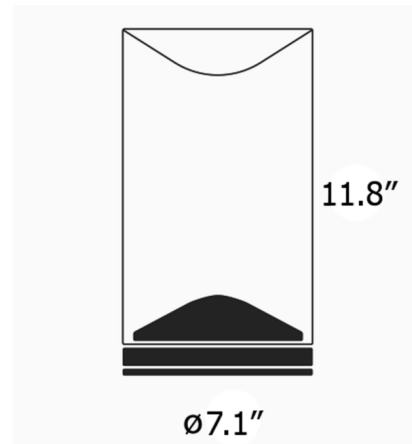

### Specifications

COLOR	Clear
BODY FINISH	Brass
WATTAGE	18.5W
DIMMER	Included
DIMENSIONS	7.08"W x 11.81"H
INTEGRATED LED MODULE	1 x LED/18.5W/120V LED
COUNTRY OF ORIGIN	United States

### Technical Information

LAMP LIFE	55000 hours
COLOR RENDERING	97 CRI
LAMP COLOR	2700K
LUMENS/WATT	16.49
LUMINOUS FLUX	305 lumens

Shown in brass / clear

CLICK TO VIEW PRODUCT

Notes: