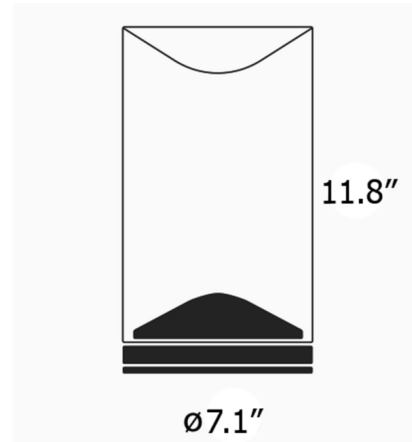

### Specifications

COLOR	Clear
BODY FINISH	Brass
WATTAGE	18.5W
DIMMER	Included
DIMENSIONS	7.08"W x 11.81"H
INTEGRATED LED MODULE	1 x LED/18.5W/120V LED
COUNTRY OF ORIGIN	United States