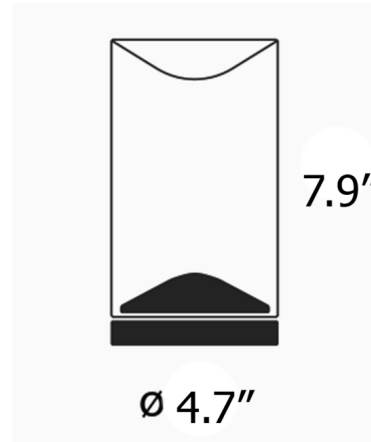

### Specifications

COLOR . . . . . Clear  
BODY FINISH . . . . . Black  
WATTAGE . . . . . 6W  
DIMMER . . . . . Included  
DIMENSIONS . . . . . 4.72"W x 8.66"H  
INTEGRATED LED MODULE . . . . . 1 x LED/6W/120V LED  
COUNTRY OF ORIGIN . . . . . United States

### Technical Information

LAMP LIFE . . . . . 55000 hours  
COLOR RENDERING . . . . . 97 CRI  
LAMP COLOR . . . . . 2700K  
LUMENS/WATT . . . . . 11.67  
LUMINOUS FLUX . . . . . 70 lumens

Shown in black / clear