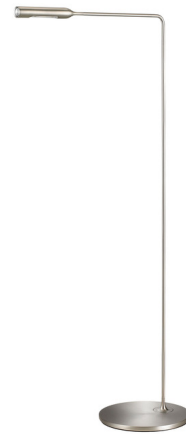

Lightology

lightology.com
866-954-4489
05-24-26

Project: _____

Company: _____

Location: _____ Fixture Type: _____

SPEC #: **LUM1312296**

Approved On: _____ Approved By: _____

Flo Lounge Floor Lamp

By Lumina Italia

Description

The Flo Lounge Floor Lamp is the very essence of light: minimal yet elegant, sober yet forceful, geometric yet harmonious and warm. Head rotates 300 degrees for direct lighting and arm pivots on the base 120 degrees. The most advanced LED technology glamorizes this range of lamps floor. Made of varnish coated aluminum. Features 2-level dimmer on head allowing for full light intensity with one click and half light intensity with two clicks.

Specifications

COLOR	N/A
BODY FINISH	Brushed Nickel
WATTAGE	3W
DIMMER	Included
DIMENSIONS	9.05"W x 39.37"H x 16.53"D
INTEGRATED LED MODULE	1 x LED/3W/120V LED
COUNTRY OF ORIGIN	United States

Technical Information

LAMP LIFE	55000 hours
COLOR RENDERING	90 CRI
LAMP COLOR	2700K
LUMENS/WATT	67.00
LUMINOUS FLUX	201 lumens

Shown in brushed nickel

CLICK TO VIEW PRODUCT

Notes: