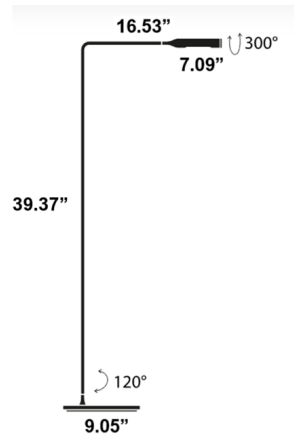

Specifications

COLOR	N/A
BODY FINISH	Brushed Nickel
WATTAGE	3W
DIMMER	Included
DIMENSIONS	9.05"W x 39.37"H x 16.53"D
INTEGRATED LED MODULE	1 x LED/3W/120V LED
COUNTRY OF ORIGIN	United States

Technical Information

LAMP LIFE	55000 hours
COLOR RENDERING	90 CRI
LAMP COLOR	2700K
LUMENS/WATT	67.00
LUMINOUS FLUX	201 lumens

Shown in brushed nickel

CLICK TO VIEW PRODUCT

Notes: