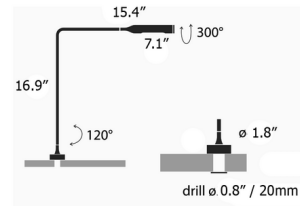

### Description

The Flo Grommet Table Lamp is a slim, streamlined desk lamp designed to be mounted directly to a tabletop grommet, making it perfect for public spaces such as libraries, offices, and workshops to optimize the use of space. The stem can be rotated side-to-side 120 degrees and the lamp head can be rotated 300 degrees to aim the light wherever it is needed most. Available with two base sizes: small for 0.8 inch / 20mm grommet or large for 1.8 inch / 46mm grommet.

### Specifications

COLOR	N/A
BODY FINISH	Matte White
WATTAGE	7.5W
DIMMER	Included
DIMENSIONS	15.35"W x 16.92"H
INTEGRATED LED MODULE	1 x LED/7.5W/120V LED
COUNTRY OF ORIGIN	United States

### Technical Information

LAMP LIFE	55000 hours
COLOR RENDERING	90 CRI
LAMP COLOR	3000K
LUMENS/WATT	41.87
LUMINOUS FLUX	314 lumens

Shown in matte white

CLICK TO VIEW PRODUCT

Notes: