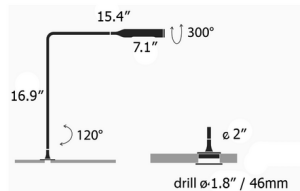

CLICK TO VIEW PRODUCT

Notes: