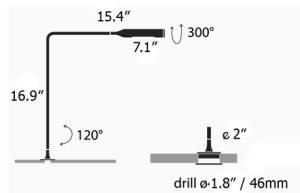

CLICK TO VIEW PRODUCT

Notes: