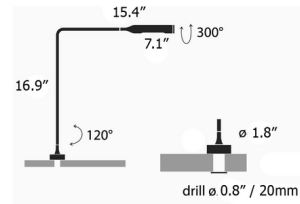

### Description

The Flo Grommet Table Lamp is a slim, streamlined desk lamp designed to be mounted directly to a tabletop grommet, making it perfect for public spaces such as libraries, offices, and workshops to optimize the use of space. The stem can be rotated side-to-side 120 degrees and the lamp head can be rotated 300 degrees to aim the light wherever it is needed most. Available with two base sizes: small for 0.8 inch / 20mm grommet or large for 1.8 inch / 46mm grommet.

### Specifications

COLOR	N/A
BODY FINISH	Matte White
WATTAGE	7.5W
DIMMER	Included
DIMENSIONS	15.35"W x 16.92"H
INTEGRATED LED MODULE	1 x LED/7.5W/120V LED
COUNTRY OF ORIGIN	United States

### Technical Information

LAMP LIFE	55000 hours
COLOR RENDERING	90 CRI
LAMP COLOR	3000K
LUMENS/WATT	41.87
LUMINOUS FLUX	314 lumens

Shown in matte white

CLICK TO VIEW PRODUCT

Notes: