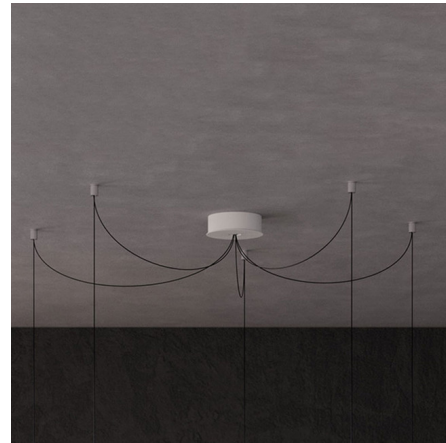

## Limbus Round Ceiling Rose

By Lumina Italia

### Description

The Limbus Round Ceiling Rose is a required accessory for the Limbus Modular Pendant by Lumina Italia. This circular canopy can support up to four Limbus Modular Pendants, allowing for a single pendant on its own or more complex clusters.

Shown in white

### Specifications

COLOR	N/A
BODY FINISH	White
WATTAGE	N/A
DIMMER	N/A
DIMENSIONS	6.88"W x 2.36"H
BULB	N/A
COUNTRY OF ORIGIN	United States

CLICK TO VIEW PRODUCT

Notes: