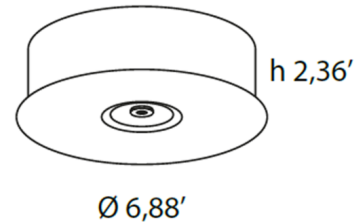

### Specifications

COLOR	N/A
BODY FINISH	White
WATTAGE	N/A
DIMMER	N/A
DIMENSIONS	6.88"W x 2.36"H
BULB	N/A
COUNTRY OF ORIGIN	United States

CLICK TO VIEW PRODUCT

Notes: