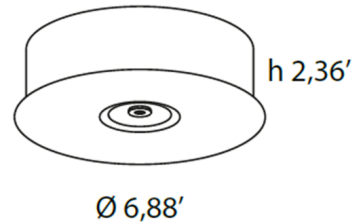

Shown in white

Specifications

COLOR	N/A
BODY FINISH	White
WATTAGE	N/A
DIMMER	N/A
DIMENSIONS	6.88"W x 2.36"H
BULB	N/A
COUNTRY OF ORIGIN	United States

CLICK TO VIEW PRODUCT

Notes: