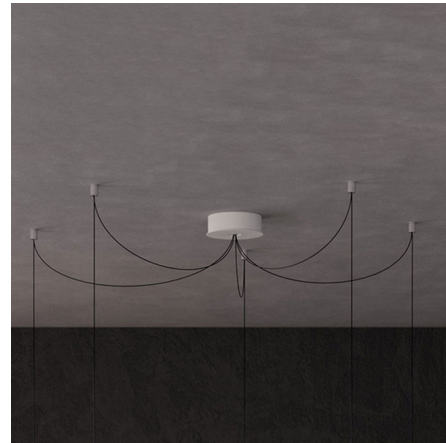

Lightology

lightology.com
866-954-4489
04-12-26

Project: _____

Company: _____

Location: _____ Fixture Type: _____

SPEC #: **LUM1312424**

Approved On: _____ Approved By: _____

Tia Round Ceiling Rose By Lumina Italia

Description

The Tia Round Ceiling Rose is a required accessory for the Tia Modular Pendant by Lumina Italia. This circular canopy can support up to four Tia Modular Pendants, allowing for a single pendant on its own or more complex clusters.

Shown in white

Specifications

COLOR	N/A
BODY FINISH	White
WATTAGE	N/A
DIMMER	N/A
DIMENSIONS	6.88"W x 2.36"H
BULB	N/A
COUNTRY OF ORIGIN	United States

CLICK TO VIEW PRODUCT

Notes: