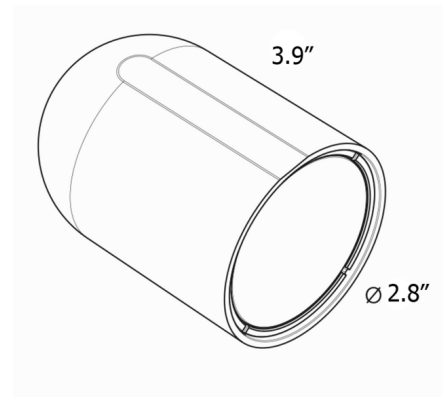

Shown in silver

CLICK TO VIEW PRODUCT

Notes: