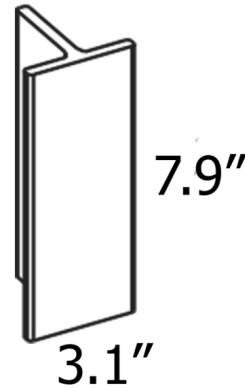

Shown in matte black

Specifications

COLOR	N/A
BODY FINISH	Matte Black
WATTAGE	N/A
DIMMER	N/A
DIMENSIONS	3.14"W x 7.87"H
BULB	N/A
COUNTRY OF ORIGIN	United States

CLICK TO VIEW PRODUCT

Notes: