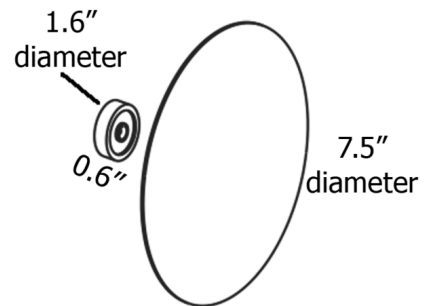

By Lumina Italia

Description

The Perdue Wall Disc is an optional accessory for the Perdue Portable Lamp by Lumina Italia. The lamp attaches to wall disc magnetically, providing a handy perch for the lamp for use as a wall sconce. Note: Includes Wall Disc mount only, lamp sold separately.

Shown in matte black

Specifications

COLOR	N/A
BODY FINISH	Matte Black
WATTAGE	N/A
DIMMER	N/A
DIMENSIONS	7.4"W x 7.4"H x 0.59"D
BULB	N/A
COUNTRY OF ORIGIN	United States

CLICK TO VIEW PRODUCT

Notes: