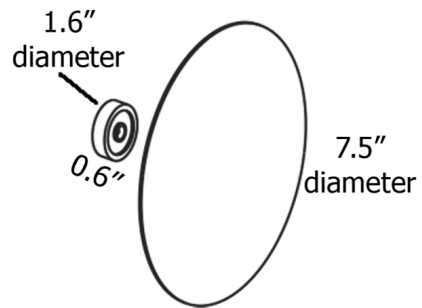

### Specifications

COLOR	N/A
BODY FINISH	Matte Black
WATTAGE	N/A
DIMMER	N/A
DIMENSIONS	7.4"W x 7.4"H x 0.59"D
BULB	N/A
COUNTRY OF ORIGIN	United States

CLICK TO VIEW PRODUCT

Notes: