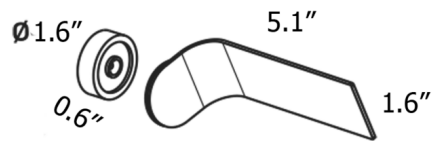

### Specifications

COLOR	N/A
BODY FINISH	Matte Black
WATTAGE	N/A
DIMMER	N/A
DIMENSIONS	1.57"W x 1.57"H x 5.1"D
BULB	N/A
COUNTRY OF ORIGIN	United States

Shown in matte black

CLICK TO VIEW PRODUCT

Notes: