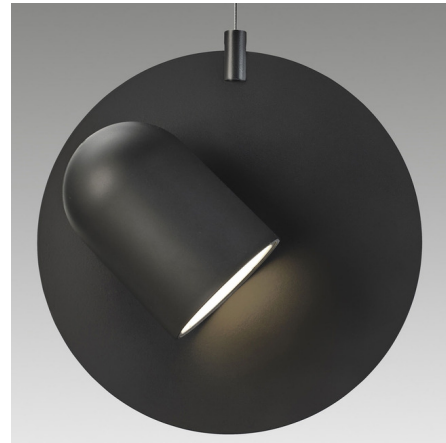

## Perdue Pendant Disc

By Lumina Italia

### Description

The Perdue Pendant Disc is an optional accessory for the Perdue Portable Lamp by Lumina Italia. The lamp attaches to disc magnetically, providing a handy perch for the lamp for use as a pendant. Note: Includes Pendant Disc mount only, lamp sold separately.

Shown in matte black

### Specifications

COLOR	N/A
BODY FINISH	Matte Black
WATTAGE	N/A
DIMMER	N/A
DIMENSIONS	7.48"W x 7.48"H
BULB	N/A
COUNTRY OF ORIGIN	United States