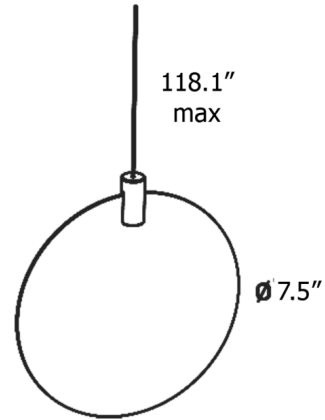

### Specifications

COLOR	N/A
BODY FINISH	Matte Black
WATTAGE	N/A
DIMMER	N/A
DIMENSIONS	7.48"W x 7.48"H
BULB	N/A
COUNTRY OF ORIGIN	United States

### Technical Information

PRODUCT DIMENSIONS	Cable Length: 118.1"
--------------------	----------------------

CLICK TO VIEW PRODUCT

Notes: