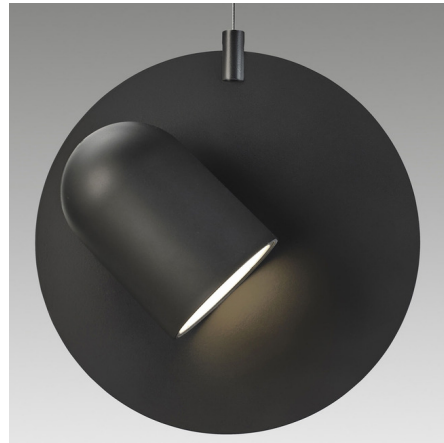

By Lumina Italia

Description

The Perdue Pendant Disc is an optional accessory for the Perdue Portable Lamp by Lumina Italia. The lamp attaches to disc magnetically, providing a handy perch for the lamp for use as a pendant. Note: Includes Pendant Disc mount only, lamp sold separately.

Specifications

COLOR N/A
BODY FINISH Matte Black
WATTAGE N/A
DIMMER N/A
DIMENSIONS 7.48"W x 7.48"H
BULB N/A
COUNTRY OF ORIGIN United States

Technical Information

PRODUCT DIMENSIONS Cable Length: 118.1"

Shown in matte black