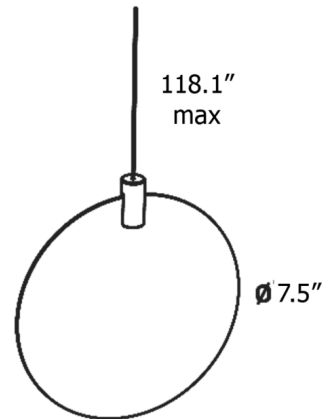

Specifications

COLOR N/A
BODY FINISH Matte Black
WATTAGE N/A
DIMMER N/A
DIMENSIONS 7.48"W x 7.48"H
BULB N/A
COUNTRY OF ORIGIN United States

Technical Information

PRODUCT DIMENSIONS Cable Length: 118.1"

Shown in matte black