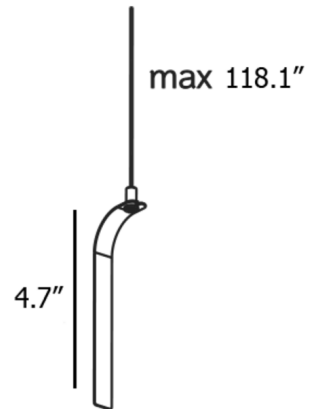

### Specifications

COLOR . . . . . N/A  
BODY FINISH . . . . . Matte Black  
WATTAGE . . . . . N/A  
DIMMER . . . . . N/A  
DIMENSIONS . . . . . 4.72"H  
BULB . . . . . N/A  
COUNTRY OF ORIGIN . . . . . United States

### Technical Information

PRODUCT DIMENSIONS . . . . . Cable Length: 118.1"

Shown in matte black

CLICK TO VIEW PRODUCT

Notes: