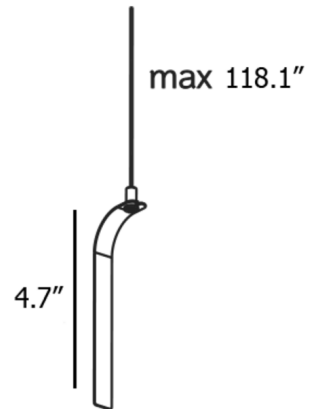

Specifications

COLOR N/A
BODY FINISH Matte Black
WATTAGE N/A
DIMMER N/A
DIMENSIONS 4.72"H
BULB N/A
COUNTRY OF ORIGIN United States

Technical Information

PRODUCT DIMENSIONS Cable Length: 118.1"

Shown in matte black