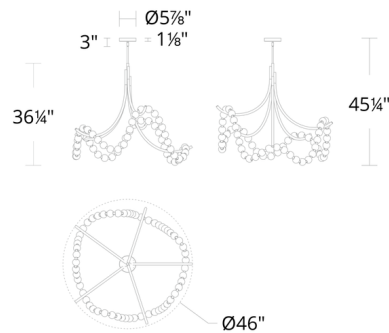

### Description

Spanish Alabaster beads are strung on an LED loop and draped over gleaming arms in the Parel Ceiling Light. Dress up your ceiling with this delightful luminaire. Dimmable via Triac, electronic low voltage (ELV) or 0-10V dimming.

### Specifications

COLOR	Alabaster
BODY FINISH	Aged Brass
WATTAGE	40.9W
DIMMER	Low Voltage Electronic
DIMENSIONS	46"W x 45.3"H
INTEGRATED LED MODULE	1 x LED/40.9W/120-277V LED
COUNTRY OF ORIGIN	China

### Technical Information

LAMP LIFE	64000 hours
COLOR RENDERING	90 CRI
LAMP COLOR	3000K
LUMENS/WATT	51.05
LUMINOUS FLUX	2088 lumens

Shown in aged brass / alabaster

FM-50446

CLICK TO VIEW PRODUCT

Notes: