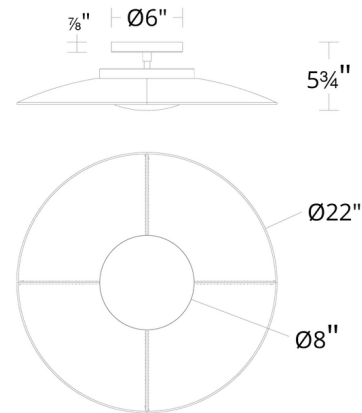

Specifications

COLOR Black
BODY FINISH Aged Brass
WATTAGE 27.3W
DIMMER Low Voltage Electronic
DIMENSIONS 22"W x 5.8"H
INTEGRATED LED MODULE 1 x LED/27.3W/120-277V LED
COUNTRY OF ORIGIN China

Technical Information

LAMP LIFE 54000 hours
COLOR RENDERING 90 CRI
LAMP COLOR 3000K
LUMENS/WATT 25.93
LUMINOUS FLUX 708 lumens

Shown in aged brass / black

CLICK TO VIEW PRODUCT

Notes: