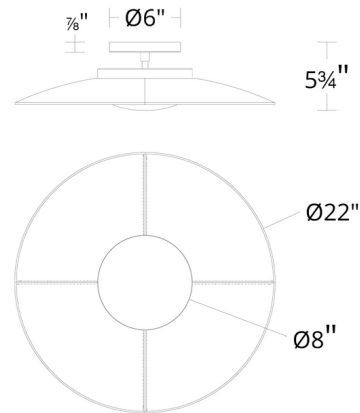

Specifications

COLOR Black
BODY FINISH Aged Brass
WATTAGE 27.3W
DIMMER Low Voltage Electronic
DIMENSIONS 22"W x 5.8"H
INTEGRATED LED MODULE 1 x LED/27.3W/120-277V LED
COUNTRY OF ORIGIN China

Technical Information

LAMP LIFE 54000 hours
COLOR RENDERING 90 CRI
LAMP COLOR 3000K
LUMENS/WATT 25.93
LUMINOUS FLUX 708 lumens

Shown in aged brass / black

CLICK TO VIEW PRODUCT

Notes: