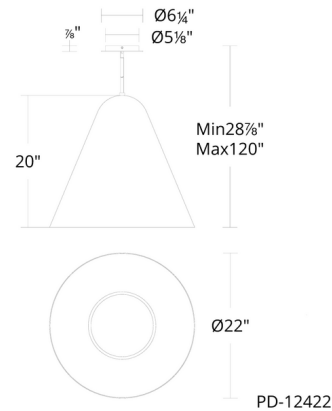

Specifications

COLOR	Bronze / Gold Leaf
BODY FINISH	Bronze
WATTAGE	28.3W
DIMMER	Low Voltage Electronic
DIMENSIONS	22"W x 20"H
INTEGRATED LED MODULE	1 x LED/28.3W/120-277V LED
COUNTRY OF ORIGIN	China

Technical Information

PRODUCT DIMENSIONS	Downrods Included: Three 12" and one 6"
LAMP LIFE	45000 hours
COLOR RENDERING	90 CRI
LAMP COLOR	3000K
LUMENS/WATT	58.4I
LUMINOUS FLUX	1653 lumens

Shown in bronze / bronze / gold leaf