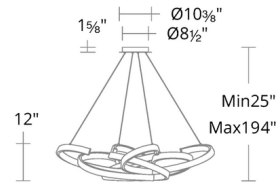

### Specifications

COLOR	White
BODY FINISH	Black
WATTAGE	104.2W
DIMMER	Low Voltage Electronic
DIMENSIONS	51"W x 12"H
INTEGRATED LED MODULE	1 x LED/104.2W/120-277V LED
COUNTRY OF ORIGIN	China