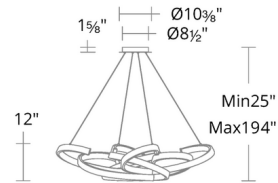

Shown in black / white