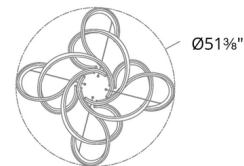

Specifications

COLOR	White
BODY FINISH	Black
WATTAGE	104.2W
DIMMER	Low Voltage Electronic
DIMENSIONS	51"W x 12"H
INTEGRATED LED MODULE	1 x LED/104.2W/120-277V LED
COUNTRY OF ORIGIN	China

Technical Information

LAMP LIFE	54000 hours
COLOR RENDERING	90 CRI
LAMP COLOR	3000K
LUMENS/WATT	44.10
LUMINOUS FLUX	4595 lumens

Shown in black / white

CLICK TO VIEW PRODUCT

Notes: