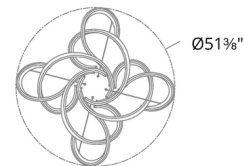

Lightology

lightology.com
866-954-4489
07-08-26

Project: _____

Company: _____

Location: _____ Fixture Type: _____

SPEC #: **MFR1312688**

Approved On: _____ Approved By: _____

Woven Chandelier

By Modern Forms

Description

The Woven Chandelier, swirling in the air, features graceful ribbons form a blossom silhouette when observed from below. Integrated LEDs artfully illuminate this sculptural wonder, creating captivating highlights and subtle, tasteful shadows. Dimmable via Triac, electronic low voltage (ELV) or 0-10V dimming.

Shown in black / white

Specifications

COLOR	White
BODY FINISH	Black
WATTAGE	104.2W
DIMMER	Low Voltage Electronic
DIMENSIONS	51"W x 12"H
INTEGRATED LED MODULE	1 x LED/104.2W/120-277V LED
COUNTRY OF ORIGIN	China

Technical Information

LAMP LIFE	54000 hours
COLOR RENDERING	90 CRI
LAMP COLOR	3000K
LUMENS/WATT	44.10
LUMINOUS FLUX	4595 lumens

CLICK TO VIEW PRODUCT

Notes: