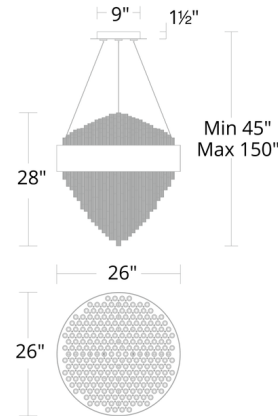

Description

Dramatically proportioned, the Luzerne Chandelier features bundles of fluted glass cylinders that are nested together creating a striking prismatic effect. A gleaming inner plate creates a mirrored effect, elegantly enhancing the delicate crystalline elements. Dimmable via Triac, electronic low voltage (ELV) or 0-10V dimming. Note: Requires junction box for fixtures weighing over 50 pounds.

Specifications

COLOR	Clear
BODY FINISH	Aged Brass
WATTAGE	121.3W
DIMMER	Low Voltage Electronic
DIMENSIONS	26"W x 28"H
INTEGRATED LED MODULE	1 x LED/121.3W/120-277V LED
COUNTRY OF ORIGIN	China

Technical Information

LAMP LIFE	36000 hours
COLOR RENDERING	90 CRI
LAMP COLOR	3000K
LUMENS/WATT	52.69
LUMINOUS FLUX	6391 lumens

Shown in aged brass / clear

CLICK TO VIEW PRODUCT

Notes: