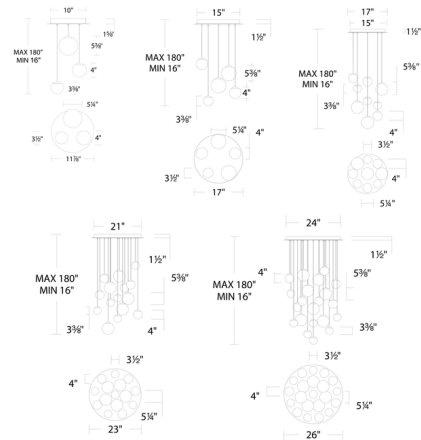

Specifications

COLOR	Alabaster
BODY FINISH	Aged Brass
WATTAGE	23.1W
DIMMER	Low Voltage Electronic
DIMENSIONS	12"W x 5.4"H
INTEGRATED LED MODULE	3 x LED/7.7W/120-277V LED
COUNTRY OF ORIGIN	China

Technical Information

LAMP LIFE	36000 hours
COLOR RENDERING	90 CRI
LAMP COLOR	4000K
LUMENS/WATT	148.70
LUMINOUS FLUX	1145 lumens

Shown in aged brass / alabaster

CLICK TO VIEW PRODUCT

Notes: