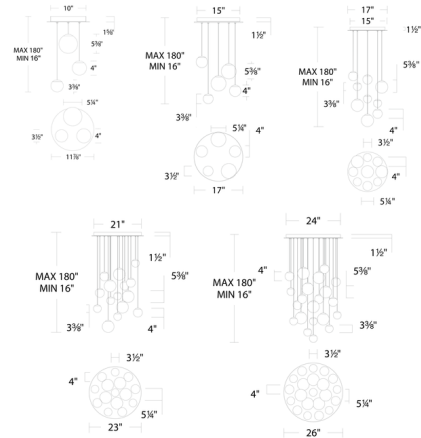

Specifications

COLOR	Alabaster
BODY FINISH	Aged Brass
WATTAGE	23.1W
DIMMER	Low Voltage Electronic
DIMENSIONS	12"W x 5.4"H
INTEGRATED LED MODULE	3 x LED/7.7W/120-277V LED
COUNTRY OF ORIGIN	China

Technical Information

PRODUCT DIMENSIONS	Min/Max Hanging Height: 16in/140"
LAMP LIFE	36000 hours
COLOR RENDERING	90 CRI
LAMP COLOR	CCT Select
LUMENS/WATT	148.70
LUMINOUS FLUX	1145 lumens

Shown in aged brass / alabaster

CLICK TO VIEW PRODUCT