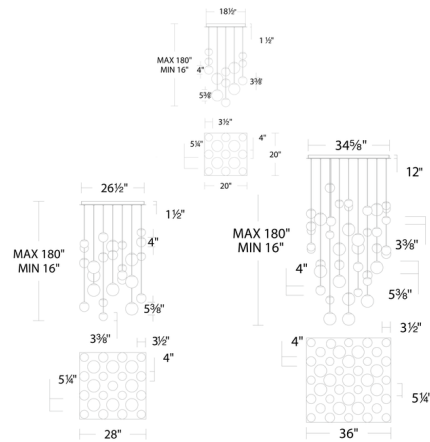

### Description

Embracing the art of light, a multitude of natural Spanish Alabaster orbs shimmer at different heights from a multi-point canopy, casting an entrancing celestial glow in the Pisces Square Multi Light Pendant. Built in color temperature adjustability. Switch from 2700K/3000K/3500K/4000K. Dimmable via Triac, electronic low voltage (ELV) or 0-10V dimming. Note: 25 and 41 options require a junction box for weighing over 50 pounds.

### Specifications

COLOR	Alabaster
BODY FINISH	Aged Brass
WATTAGE	101.4W
DIMMER	Low Voltage Electronic
DIMENSIONS	20"W x 5.4"H
INTEGRATED LED MODULE	13 x LED/7.8W/120-277V LED
COUNTRY OF ORIGIN	China

### Technical Information

LAMP LIFE	36000 hours
COLOR RENDERING	90 CRI
LAMP COLOR	4000K
LUMENS/WATT	606.54
LUMINOUS FLUX	4731 lumens

Shown in aged brass / alabaster

CLICK TO VIEW PRODUCT

Notes: