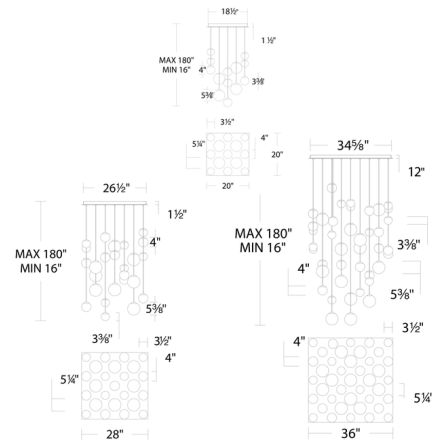

Description

Embracing the art of light, a multitude of natural Spanish Alabaster orbs shimmer at different heights from a multi-point canopy, casting an entrancing celestial glow in the Pisces Square Multi Light Pendant. Built in color temperature adjustability. Switch from 2700K/3000K/3500K/4000K. Dimmable via Triac, electronic low voltage (ELV) or 0-10V dimming. Note: 25 and 41 options require a junction box for weighing over 50 pounds.

Specifications

COLOR	Alabaster
BODY FINISH	Aged Brass
WATTAGE	101.4W
DIMMER	Low Voltage Electronic
DIMENSIONS	20"W x 5.4"H
INTEGRATED LED MODULE	13 x LED/7.8W/120-277V LED
COUNTRY OF ORIGIN	China

Technical Information

LAMP LIFE	36000 hours
COLOR RENDERING	90 CRI
LAMP COLOR	4000K
LUMENS/WATT	606.54
LUMINOUS FLUX	4731 lumens

Shown in aged brass / alabaster

CLICK TO VIEW PRODUCT

Notes: