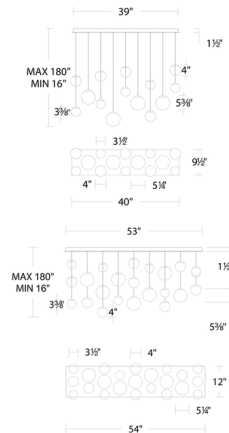

### Description

Embracing the art of light, a multitude of natural Spanish Alabaster orbs shimmer at different heights from a multi-point canopy, casting an entrancing celestial glow in the Pisces Linear Multi Light Pendant. Built in color temperature adjustability. Switch from 2700K/3000K/3500K/4000K. Dimmable via Triac, electronic low voltage (ELV) or 0-10V dimming. Note: 23 option requires junction box for weighing over 50 pounds.

### Specifications

COLOR	Alabaster
BODY FINISH	Black
WATTAGE	107.8W
DIMMER	Low Voltage Electronic
DIMENSIONS	40"L x 10"W x 5.4"H
INTEGRATED LED MODULE	14 x LED/7.7W/120-277V LED
COUNTRY OF ORIGIN	China

### Technical Information

LAMP LIFE	36000 hours
COLOR RENDERING	90 CRI
LAMP COLOR	4000K
LUMENS/WATT	651.82
LUMINOUS FLUX	5019 lumens

Shown in black / alabaster

CLICK TO VIEW PRODUCT

Notes: