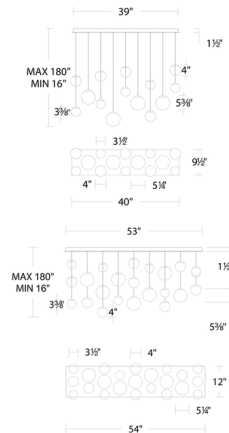

Shown in black / alabaster