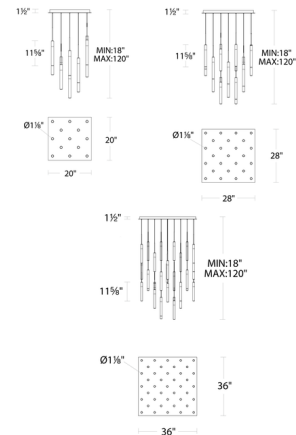

Description

Crafted from Piastra crystal, an artisanal technique that dates all the way back to the 13th century, the Magic Square Multi Light Pendant's crystalline staves project gorgeous LED illumination from all sides for a dazzling presentation of light. The sparkling design will make you believe in Magic. Dimmable via Triac, 0-10V or electronic low voltage (ELV) dimming. Note: 25 and 41 options require a junction box for fixtures weighing over 50 pounds.

Specifications

COLOR	Clear
BODY FINISH	Polished Nickel
WATTAGE	71.5W
DIMMER	Low Voltage Electronic
DIMENSIONS	20"W x 11.6"H
INTEGRATED LED MODULE	13 x LED/5.5W/120-277V LED
COUNTRY OF ORIGIN	China

Technical Information

LAMP LIFE	50000 hours
COLOR RENDERING	90 CRI
LAMP COLOR	3000K
LUMENS/WATT	890.91
LUMINOUS FLUX	4900 lumens

Shown in polished nickel / clear

CLICK TO VIEW PRODUCT

Notes: