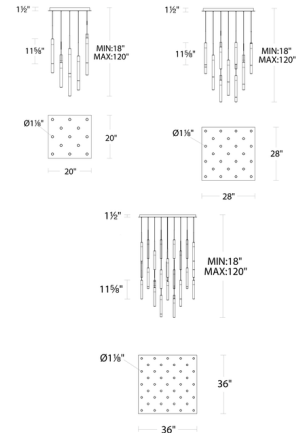

Description

Crafted from Piastra crystal, an artisanal technique that dates all the way back to the 13th century, the Magic Square Multi Light Pendant's crystalline staves project gorgeous LED illumination from all sides for a dazzling presentation of light. The sparkling design will make you believe in Magic. Dimmable via Triac, 0-10V or electronic low voltage (ELV) dimming. Note: 25 and 41 options require a junction box for fixtures weighing over 50 pounds.

Specifications

COLOR	Clear
BODY FINISH	Polished Nickel
WATTAGE	71.5W
DIMMER	Low Voltage Electronic
DIMENSIONS	20"W x 11.6"H
INTEGRATED LED MODULE	13 x LED/5.5W/120-277V LED
COUNTRY OF ORIGIN	China

Technical Information

LAMP LIFE	50000 hours
COLOR RENDERING	90 CRI
LAMP COLOR	3000K
LUMENS/WATT	890.91
LUMINOUS FLUX	4900 lumens

Shown in polished nickel / clear

CLICK TO VIEW PRODUCT

Notes: