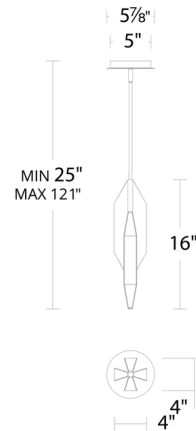

Specifications

COLOR	Natural
BODY FINISH	Black
WATTAGE	20.2W
DIMMER	Low Voltage Electronic
DIMENSIONS	4"W x 16"H
INTEGRATED LED MODULE	1 x LED/20.2W/120-277V LED
COUNTRY OF ORIGIN	China

Technical Information

PRODUCT DIMENSIONS	Downdrops Included: 1x6"; 3x12"
LAMP LIFE	36000 hours
COLOR RENDERING	90 CRI
LAMP COLOR	3000K
LUMENS/WATT	14.70
LUMINOUS FLUX	297 lumens

Shown in black / natural

CLICK TO VIEW PRODUCT