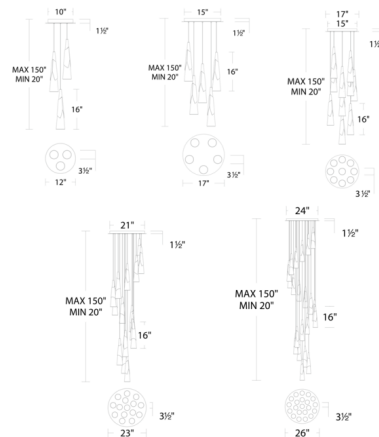

Shown in aged brass / hazy

CLICK TO VIEW PRODUCT

Notes: