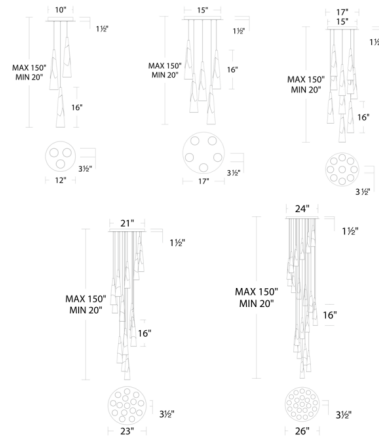

### Description

Warm LED light is guided upward and downward by a column of elegant, hazy cloud acrylic bound with a gleaming wrapped band in the Kilt Color Select Round Multi Light. The fixture can be adjusted to 2700K, 3000K, 3500K or 4000K using a switch inside the fixture. Dimmable with a TRIAC or ELV dimmer, sold separately. Note: 15 and 21 light options require a junction box for fixtures weighing over 50 pounds.

### Specifications

COLOR	Hazy
BODY FINISH	Aged Brass
WATTAGE	23.4W
DIMMER	Low Voltage Electronic
DIMENSIONS	12"W x 16"H
INTEGRATED LED MODULE	3 x LED/7.8W/120-277V LED
COUNTRY OF ORIGIN	China

### Technical Information

LAMP LIFE	36000 hours
COLOR RENDERING	90 CRI
LAMP COLOR	4000K
LUMENS/WATT	195.51
LUMINOUS FLUX	1525 lumens

Shown in aged brass / hazy

CLICK TO VIEW PRODUCT

Notes: