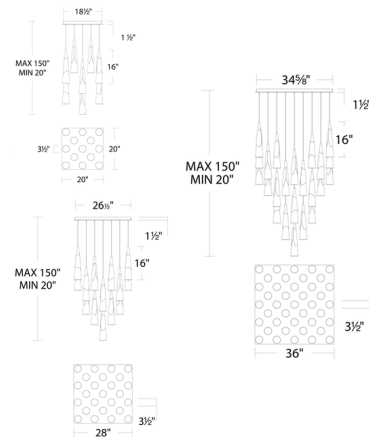

Description

Warm LED light is guided upward and downward by a column of elegant, hazy cloud acrylic bound with a gleaming wrapped band in the Kilt Color Select Square Multi Light Pendant. The fixture can be adjusted to 2700K, 3000K, 3500K or 4000K using a switch inside the fixture. Dimmable with a TRIAC or ELV dimmer, sold separately. Note: Requires junction box for fixtures weighing over 50 pounds.

Specifications

COLOR	Hazy
BODY FINISH	Black
WATTAGE	102.7W
DIMMER	Low Voltage Electronic
DIMENSIONS	20"W x 16"H
INTEGRATED LED MODULE	13 x LED/7.9W/120-277V LED
COUNTRY OF ORIGIN	China

Technical Information

LAMP LIFE	36000 hours
COLOR RENDERING	90 CRI
LAMP COLOR	CCT Select
LUMENS/WATT	760.25
LUMINOUS FLUX	6006 lumens

Shown in black / hazy

CLICK TO VIEW PRODUCT

Notes: