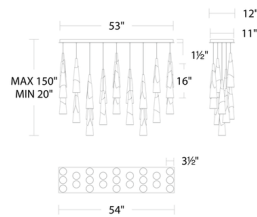

Lightology

lightology.com
866-954-4489
07-03-26

Project: _____

Company: _____

Location: _____ Fixture Type: _____

SPEC #: **MFR1312765**

Approved On: _____ Approved By: _____

Kilt Color Select Linear Multi Light Pendant By Modern Forms

Description

Warm LED light is guided upward and downward by a column of elegant, hazy cloud acrylic bound with a gleaming wrapped band in the Kilt Color Select Linear Multi Light. The fixture can be adjusted to 2700K, 3000K, 3500K or 4000K using a switch inside the fixture. Dimmable with a TRIAC or ELV dimmer, sold separately. Note: Requires junction box for fixtures weighing over 50 pounds.

Specifications

COLOR . . . . . Hazy
BODY FINISH . . . . . Aged Brass
WATTAGE 110.6W
DIMMER . . . . . Low Voltage Electronic
DIMENSIONS . . . . . 40"L x 9.5"W x 16"H
INTEGRATED LED MODULE . . . . . 14 x LED/7.9W/120-277V LED
COUNTRY OF ORIGIN . . . . . China

Technical Information

LAMP LIFE . . . . . 36000 hours
COLOR RENDERING . . . . . 90 CRI
LAMP COLOR 4000K
LUMENS/WATT 783.42
LUMINOUS FLUX . . . . . 6189 lumens

Shown in aged brass / hazy

CLICK TO VIEW PRODUCT

Notes: