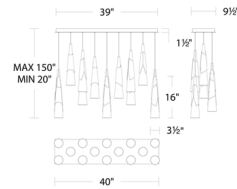

Shown in aged brass / hazy