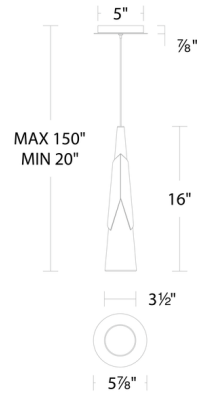

Specifications

COLOR	Hazy
BODY FINISH	Aged Brass
WATTAGE	8.3W
DIMMER	Low Voltage Electronic
DIMENSIONS	4"W x 16"H
INTEGRATED LED MODULE	1 x LED/8.3W/120-277V LED
COUNTRY OF ORIGIN	China

Technical Information

LAMP LIFE	36000 hours
COLOR RENDERING	90 CRI
LAMP COLOR	2700K
LUMENS/WATT	60.24
LUMINOUS FLUX	500 lumens

Shown in aged brass / hazy

PD-44416

CLICK TO VIEW PRODUCT

Notes: