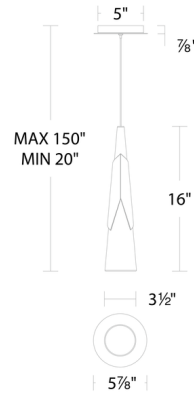

Specifications

COLOR	Hazy
BODY FINISH	Aged Brass
WATTAGE	8.3W
DIMMER	Low Voltage Electronic
DIMENSIONS	4"W x 16"H
INTEGRATED LED MODULE	1 x LED/8.3W/120-277V LED
COUNTRY OF ORIGIN	China

Technical Information

LAMP LIFE	36000 hours
COLOR RENDERING	90 CRI
LAMP COLOR	2700K
LUMENS/WATT	60.24
LUMINOUS FLUX	500 lumens

Shown in aged brass / hazy

PD-44416

CLICK TO VIEW PRODUCT

Notes: