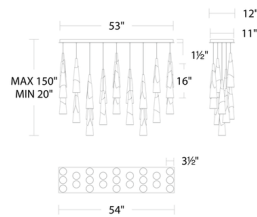

CLICK TO VIEW PRODUCT

Notes: