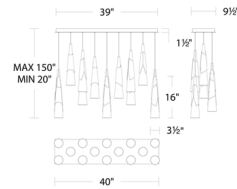

Shown in black / hazy

CLICK TO VIEW PRODUCT

Notes: