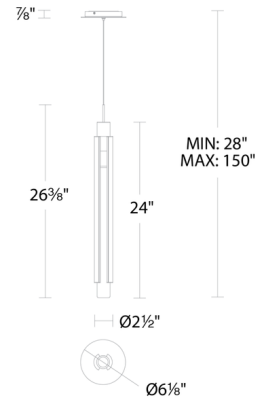

Specifications

COLOR	Alabaster
BODY FINISH	Black
WATTAGE	28.3W
DIMMER	Low Voltage Electronic
DIMENSIONS	3"W x 24"H
INTEGRATED LED MODULE	1 x LED/28.3W/120-277V LED
COUNTRY OF ORIGIN	China

Technical Information

LAMP LIFE	36000 hours
COLOR RENDERING	90 CRI
LAMP COLOR	3000K
LUMENS/WATT	15.97
LUMINOUS FLUX	452 lumens

Notes:

Shown in black / alabaster

PD-48424

CLICK TO VIEW PRODUCT