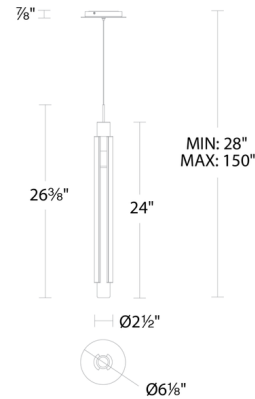

### Specifications

COLOR	Alabaster
BODY FINISH	Black
WATTAGE	28.3W
DIMMER	Low Voltage Electronic
DIMENSIONS	3"W x 24"H
INTEGRATED LED MODULE	1 x LED/28.3W/120-277V LED
COUNTRY OF ORIGIN	China

### Technical Information

LAMP LIFE	36000 hours
COLOR RENDERING	90 CRI
LAMP COLOR	3000K
LUMENS/WATT	15.97
LUMINOUS FLUX	452 lumens

Shown in black / alabaster

PD-48424

CLICK TO VIEW PRODUCT

Notes: