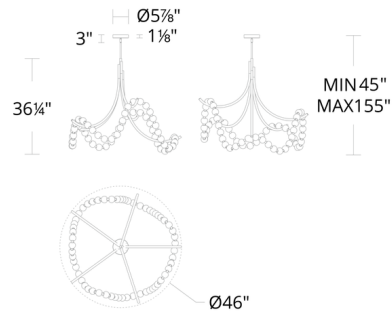

Description

Spanish Alabaster beads are strung on an LED loop and draped over gleaming arms in the Parel Pendant. Dress up your ceiling with this delightful luminaire. Dimmable via Triac, electronic low voltage (ELV) or 0-10V dimming.

Shown in aged brass / alabaster

FM-50446

Specifications

COLOR	Alabaster
BODY FINISH	Aged Brass
WATTAGE	40.9W
DIMMER	Low Voltage Electronic
DIMENSIONS	46"W x 45"H
INTEGRATED LED MODULE	1 x LED/40.9W/120-277V LED
COUNTRY OF ORIGIN	China

Technical Information

LAMP LIFE	64000 hours
COLOR RENDERING	90 CRI
LAMP COLOR	3000K
LUMENS/WATT	51.05
LUMINOUS FLUX	2088 lumens

CLICK TO VIEW PRODUCT

Notes: