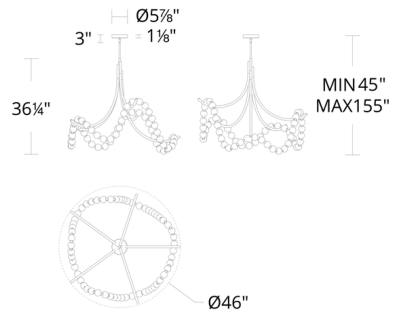

Description

Spanish Alabaster beads are strung on an LED loop and draped over gleaming arms in the Parel Pendant. Dress up your ceiling with this delightful luminaire. Dimmable via Triac, electronic low voltage (ELV) or 0-10V dimming.

Specifications

COLOR	Alabaster
BODY FINISH	Antique Nickel
WATTAGE	40.9W
DIMMER	Low Voltage Electronic
DIMENSIONS	46"W x 45"H
INTEGRATED LED MODULE	1 x LED/40.9W/120-277V LED
COUNTRY OF ORIGIN	China

Technical Information

PRODUCT DIMENSIONS	Downrods Included: Three 12" and one 6" down
LAMP LIFE	64000 hours
COLOR RENDERING	90 CRI
LAMP COLOR	3000K
LUMENS/WATT	51.05
LUMINOUS FLUX	2088 lumens

Shown in antique nickel / alabaster