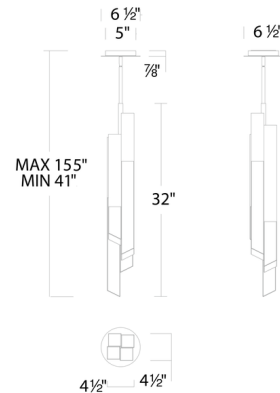

Specifications

COLOR	Crystal
BODY FINISH	Black
WATTAGE	29.2W
DIMMER	Low Voltage Electronic
DIMENSIONS	4.5"W x 32"H
INTEGRATED LED MODULE	4 x LED/7.3W/120-277V LED
COUNTRY OF ORIGIN	China

Technical Information

PRODUCT DIMENSIONS	Downrods Included: Three 12" and one 6" down
LAMP LIFE	36000 hours
COLOR RENDERING	90 CRI
LAMP COLOR	3000K
LUMENS/WATT	225.34
LUMINOUS FLUX	1645 lumens

Shown in black / crystal

PD-54428