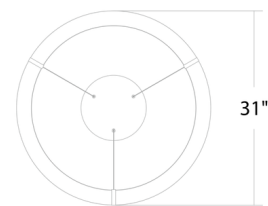

### Specifications

COLOR	Alabaster
BODY FINISH	Aged Brass
WATTAGE	43.3W
DIMMER	Low Voltage Electronic
DIMENSIONS	31"W x 2.1"H
INTEGRATED LED MODULE	1 x LED/43.3W/120-277V LED
COUNTRY OF ORIGIN	China