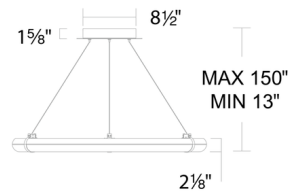

### Specifications

COLOR	Alabaster
BODY FINISH	Aged Brass
WATTAGE	43.3W
DIMMER	Low Voltage Electronic
DIMENSIONS	31"W x 2.1"H
INTEGRATED LED MODULE	1 x LED/43.3W/120-277V LED
COUNTRY OF ORIGIN	China