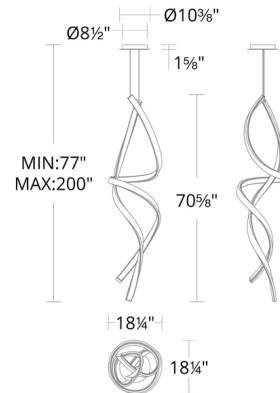

### Description

The entangled, spiraling Synopsis Pendant structure is an artful sculpture by day and a soft light source at night. Each unique free formed handcrafted piece lends itself to variations in size and curvature. Thin powered aircraft cables provide an ultra clean look for adjustable suspension height. Dimmable via Triac, electronic low voltage (ELV) or 0-10V dimming.

### Specifications

COLOR	White
BODY FINISH	Black
WATTAGE	92W
DIMMER	Low Voltage Electronic
DIMENSIONS	18"W x 71"H
INTEGRATED LED MODULE	1 x LED/92W/120-277V LED
COUNTRY OF ORIGIN	China

### Technical Information

LAMP LIFE	54000 hours
COLOR RENDERING	90 CRI
LAMP COLOR	3000K
LUMENS/WATT	34.48
LUMINOUS FLUX	3172 lumens

Shown in black / white

PD-58471

CLICK TO VIEW PRODUCT

Notes: