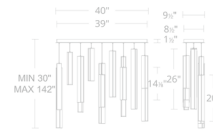

### Specifications

COLOR	White
BODY FINISH	Black / Brass
WATTAGE	120.4W
DIMMER	Low Voltage Electronic
DIMENSIONS	40"L x 10"W x 26"H
INTEGRATED LED MODULE	14 x LED/8.6W/120-277V LED
COUNTRY OF ORIGIN	China

### Technical Information

LAMP LIFE	50000 hours
COLOR RENDERING	90 CRI
LAMP COLOR	3000K
LUMENS/WATT	1,350.00
LUMINOUS FLUX	11610 lumens

Shown in black / brass / white

MS-0010

MS-0010

CLICK TO VIEW PRODUCT

Notes: