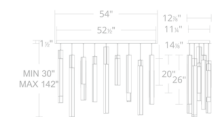

### Specifications

COLOR	White
BODY FINISH	Black / Brass
WATTAGE	120.4W
DIMMER	Low Voltage Electronic
DIMENSIONS	40"L x 10"W x 26"H
INTEGRATED LED MODULE	14 x LED/8.6W/120-277V LED
COUNTRY OF ORIGIN	China

### Technical Information

LAMP LIFE	50000 hours
COLOR RENDERING	90 CRI
LAMP COLOR	3000K
LUMENS/WATT	1,350.00
LUMINOUS FLUX	11610 lumens

Shown in black / brass / white

MS-0010

MS-0010

CLICK TO VIEW PRODUCT

Notes: