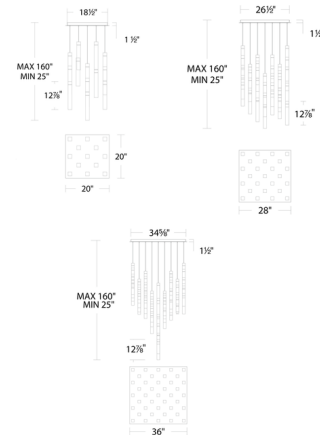

Specifications

COLOR	Crystal
BODY FINISH	Aged Brass
WATTAGE	62.4W
DIMMER	Low Voltage Electronic
DIMENSIONS	20"W x 13"H
INTEGRATED LED MODULE	13 x LED/4.8W/120-277V LED
COUNTRY OF ORIGIN	China

Technical Information

LAMP LIFE	55000 hours
COLOR RENDERING	90 CRI
LAMP COLOR	3000K
LUMENS/WATT	655.42
LUMINOUS FLUX	3146 lumens

Shown in aged brass / crystal

CLICK TO VIEW PRODUCT

Notes: