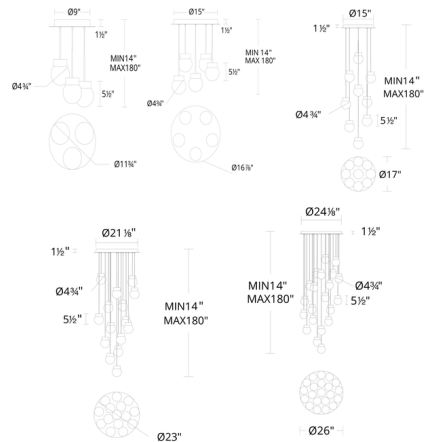

Description

Like a minimalist take on a crystal ball, the Double Bubble Square Multi Light Pendant's laser etched orbs are installed in various arrangements on one canopy to create an artful statement as well as deliver ample lighting to spaces throughout a home or business. Dimmable via Triac, electronic low voltage (ELV) or 0-10V dimming. Note: 9, 15 and 21 fixtures require junction box for weighing over 50 pounds.

Specifications

COLOR Etched Glass
 BODY FINISH Black
 WATTAGE 15.9W
 DIMMER Low Voltage Electronic
 DIMENSIONS 12"W x 5.5"H
 INTEGRATED LED MODULE 3 x LED/5.3W/120-277V LED
 COUNTRY OF ORIGIN China

Technical Information

LAMP LIFE 55000 hours
 COLOR RENDERING 90 CRI
 LAMP COLOR 3000K
 LUMENS/WATT 230.38
 LUMINOUS FLUX 1221 lumens

Shown in black / etched glass

CLICK TO VIEW PRODUCT

Notes: