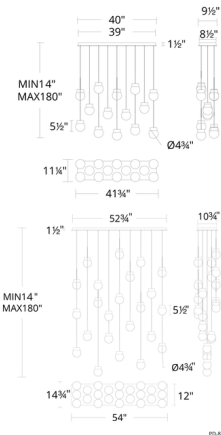

Lightology

lightology.com
866-954-4489
07-03-26

Project: _____
 Company: _____
 Location: _____ Fixture Type: _____
 SPEC #: **MFR1312854**
 Approved On: _____ Approved By: _____

Double Bubble Linear Multi Light Pendant By Modern Forms

Description

Like a minimalist take on a crystal ball, the Double Bubble Square Multi Light Pendant's laser etched orbs are installed in various arrangements on one canopy to create an artful statement as well as deliver ample lighting to spaces throughout a home or business. Dimmable via Triac, electronic low voltage (ELV) or 0-10V dimming. Note: 14 and 23 fixtures require junction box for weighing over 50 pounds.

Shown in aged brass / etched glass

Specifications

COLOR	Etched Glass
BODY FINISH	Aged Brass
WATTAGE	40.6W
DIMMER	Low Voltage Electronic
DIMENSIONS	40"L x 11.25"W x 5.5"H
INTEGRATED LED MODULE	14 x LED/2.9W/120-277V LED
COUNTRY OF ORIGIN	China

Technical Information

LAMP LIFE	55000 hours
COLOR RENDERING	90 CRI
LAMP COLOR	3000K
LUMENS/WATT	1,226.21
LUMINOUS FLUX	3556 lumens

CLICK TO VIEW PRODUCT

Notes: