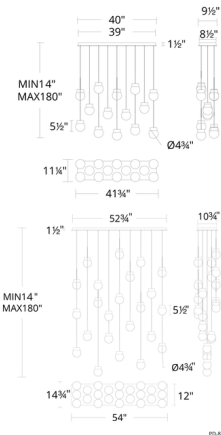

Lightology

lightology.com
866-954-4489
04-25-26

Project: _____
 Company: _____
 Location: _____ Fixture Type: _____
 SPEC #: **MFR1312854**
 Approved On: _____ Approved By: _____

Double Bubble Linear Multi Light Pendant By Modern Forms

Description

Like a minimalist take on a crystal ball, the Double Bubble Square Multi Light Pendant's laser etched orbs are installed in various arrangements on one canopy to create an artful statement as well as deliver ample lighting to spaces throughout a home or business. Dimmable via Triac, electronic low voltage (ELV) or 0-10V dimming. Note: 14 and 23 fixtures require junction box for weighing over 50 pounds.

Shown in aged brass / etched glass

Specifications

COLOR	Etched Glass
BODY FINISH	Aged Brass
WATTAGE	40.6W
DIMMER	Low Voltage Electronic
DIMENSIONS	40"L x 11.25"W x 5.5"H
INTEGRATED LED MODULE	14 x LED/2.9W/120-277V LED
COUNTRY OF ORIGIN	China

Technical Information

LAMP LIFE	55000 hours
COLOR RENDERING	90 CRI
LAMP COLOR	3000K
LUMENS/WATT	1,226.21
LUMINOUS FLUX	3556 lumens

CLICK TO VIEW PRODUCT

Notes: