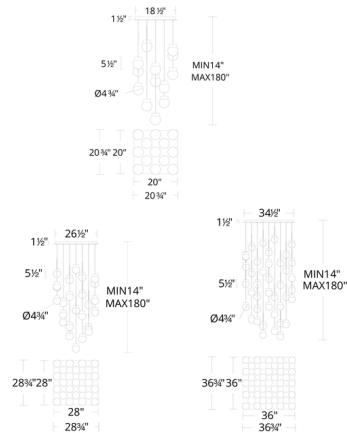

Description

Like a minimalist take on a crystal ball, the Double Bubble Square Multi Light Pendant's laser etched orbs are installed in various arrangements on one canopy to create an artful statement as well as deliver ample lighting to spaces throughout a home or business. Dimmable via Triac, electronic low voltage (ELV) or 0-10V dimming. Note: Fixtures require junction box for weighing over 50 pounds.

Specifications

COLOR	Etched Glass
BODY FINISH	Black
WATTAGE	123W
DIMMER	Low Voltage Electronic
DIMENSIONS	28"W x 5.5"H
INTEGRATED LED MODULE	41 x LED/3W/120-277V LED
COUNTRY OF ORIGIN	China

Technical Information

LAMP LIFE	55000 hours
COLOR RENDERING	90 CRI
LAMP COLOR	3000K
LUMENS/WATT	3,556.00
LUMINOUS FLUX	10668 lumens

Shown in black / etched glass

CLICK TO VIEW PRODUCT

Notes: